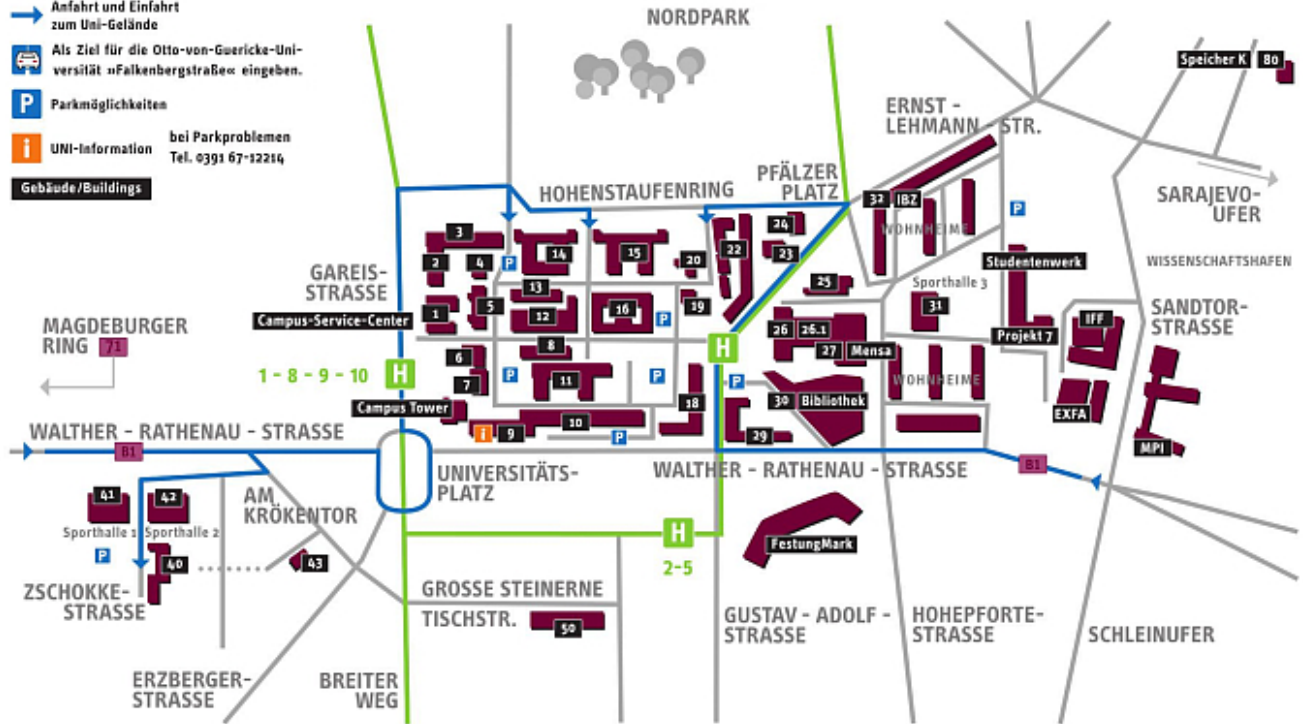

How to find us

1. Take the exit 70 "Magdeburg-Zentrum" southwards onto the B189.
2. Take the exit "Albert-Vater-Straße" eastwards onto the B1 (directions "Dessau", "Burg", "Zentrum").
3. Stay on the B1 until you reach the *Universitätsplatz* (a large traffic circle), do not drive through the tunnel underneath it.
4. Drive through 3/4 of the traffic circle, then turn off onto "Gareisstraße".
5. At the first traffic light, turn right onto "Henning-von-Tresckow-Straße".

1. Take the exit 105 "Magdeburg-Sudenburg, Zentrum" northwards onto the B81/B71.
2. Take the exit "Albert-Vater-Straße" eastwards onto the B1 (directions "Dessau", "Burg", "Zentrum").
3. Stay on the B1 until you reach the *Universitätsplatz* (a large traffic circle), do not drive through the tunnel underneath it.
4. Drive through 3/4 of the traffic circle, then turn off onto "Gareisstraße".
5. At the first traffic light, turn right onto "Henning-von-Tresckow-Straße".

1. Stay on the B1, cross both bridges across the *Elbe*.
2. At the second traffic light after the bridges, turn right onto "Pfälzer Straße".

Universitäts Campus University Campus

- H** Straßenbahn
- Anfahrt und Einfahrt zum Uni-Gelände
- 🚗** Als Ziel für die Otto-von-Guericke-Universität »Falkenbergstraße« eingeben.
- P** Parkmöglichkeiten
- i** UNI-Information bei Parkproblemen
Tel. 0391 67-12214
- 🏠** Gebäude/Buildings

(https://bw1.ovgu.de/bw1_media/Bilder/Samples/map2b.JPG)