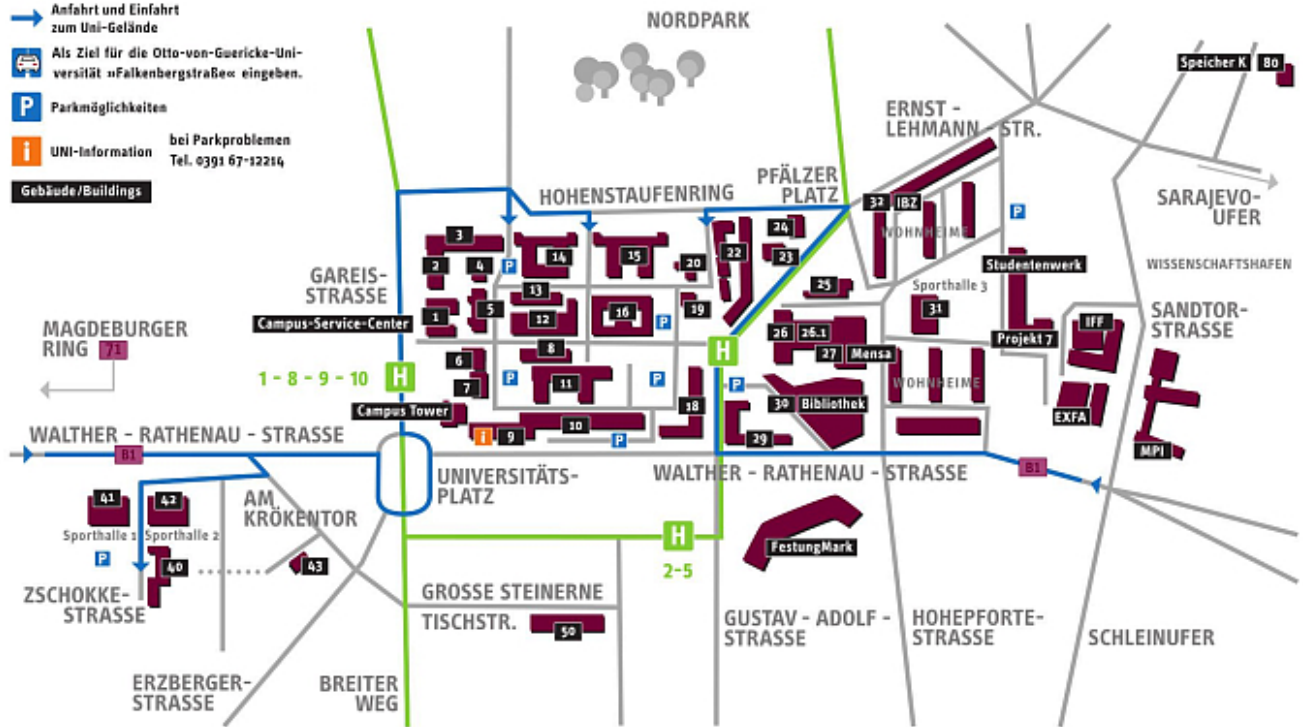

How to find us

1. Take the exit 70 "Magdeburg-Zentrum" southwards onto the B189.
2. Take the exit "Albert-Vater-Straße" eastwards onto the B1 (directions "Dessau", "Burg", "Zentrum").
3. Stay on the B1 until you reach the *Universitätsplatz* (a large traffic circle), do not drive through the tunnel underneath it.
4. Drive through 3/4 of the traffic circle, then turn off onto "Gareisstraße".
5. At the first traffic light, turn right onto "Henning-von-Tresckow-Straße".

1. Take the exit 105 "Magdeburg-Sudenburg, Zentrum" northwards onto the B81/B71.
2. Take the exit "Albert-Vater-Straße" eastwards onto the B1 (directions "Dessau", "Burg", "Zentrum").
3. Stay on the B1 until you reach the *Universitätsplatz* (a large traffic circle), do not drive through the tunnel underneath it.
4. Drive through 3/4 of the traffic circle, then turn off onto "Gareisstraße".
5. At the first traffic light, turn right onto "Henning-von-Tresckow-Straße".

1. Stay on the B1, cross both bridges across the *Elbe*.
2. At the second traffic light after the bridges, turn right onto "Pfälzer Straße".

Universitäts Campus University Campus

- H** Straßenbahn
- Anfahrt und Einfahrt zum Uni-Gelände
- 🚗** Als Ziel für die Otto-von-Guericke-Universität »Falkenbergstraße« eingeben.
- P** Parkmöglichkeiten
- i** UNI-Information bei Parkproblemen
Tel. 0391 67-12214
- 🏠** Gebäude/Buildings

(https://bw1.ovgu.de/bw1_media/Bilder/Samples/map2b.JPG)