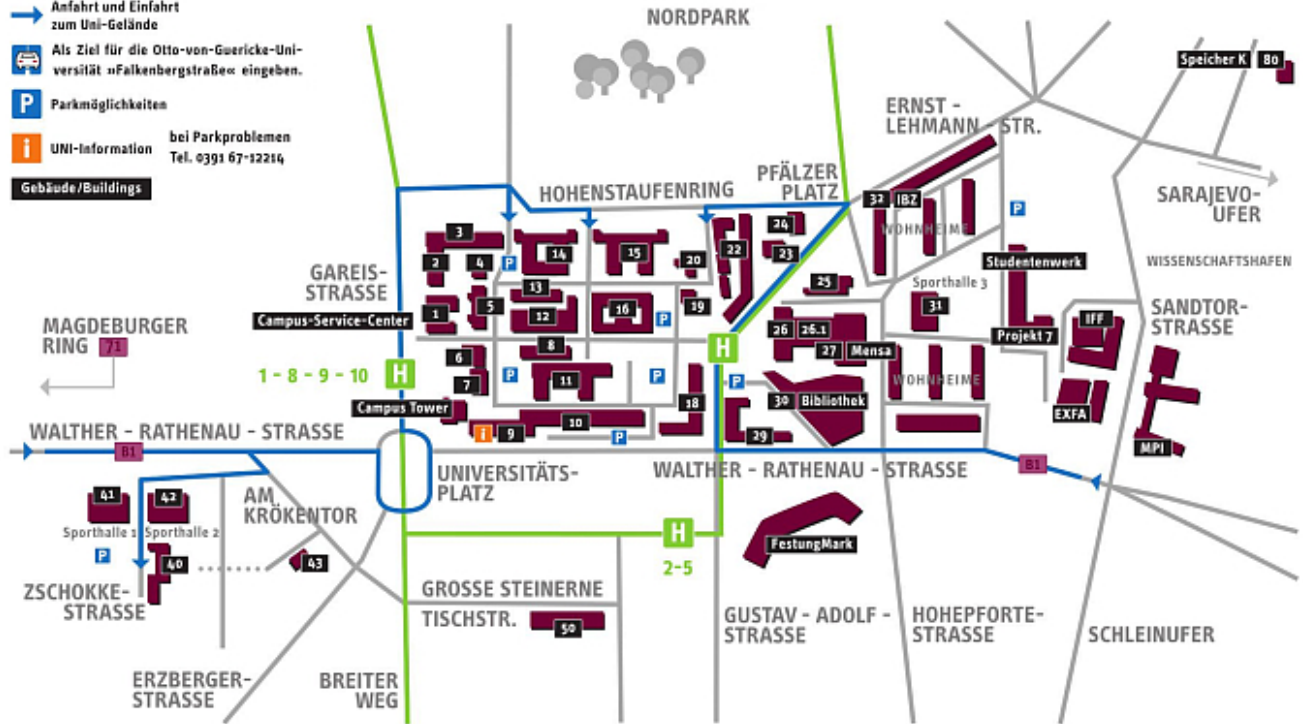

How to find us

1. Take the exit 70 "Magdeburg-Zentrum" southwards onto the B189.
2. Take the exit "Albert-Vater-Straße" eastwards onto the B1 (directions "Dessau", "Burg", "Zentrum").
3. Stay on the B1 until you reach the *Universitätsplatz* (a large traffic circle), do not drive through the tunnel underneath it.
4. Drive through 3/4 of the traffic circle, then turn off onto "Gareisstraße".
5. At the first traffic light, turn right onto "Henning-von-Tresckow-Straße".

1. Take the exit 105 "Magdeburg-Sudenburg, Zentrum" northwards onto the B81/B71.
2. Take the exit "Albert-Vater-Straße" eastwards onto the B1 (directions "Dessau", "Burg", "Zentrum").
3. Stay on the B1 until you reach the *Universitätsplatz* (a large traffic circle), do not drive through the tunnel underneath it.
4. Drive through 3/4 of the traffic circle, then turn off onto "Gareisstraße".
5. At the first traffic light, turn right onto "Henning-von-Tresckow-Straße".

1. Stay on the B1, cross both bridges across the *Elbe*.
2. At the second traffic light after the bridges, turn right onto "Pfälzer Straße".

Universitäts Campus University Campus

- H** Straßenbahn
- Anfahrt und Einfahrt zum Uni-Gelände
- 🚗** Als Ziel für die Otto-von-Guericke-Universität »Falkenbergstraße« eingeben.
- P** Parkmöglichkeiten
- i** UNI-Information bei Parkproblemen
Tel. 0391 67-12214
- 🏠** Gebäude/Buildings

(https://bwl1.ovgu.de/bwl1_media/Bilder/Samples/map2b.JPG)